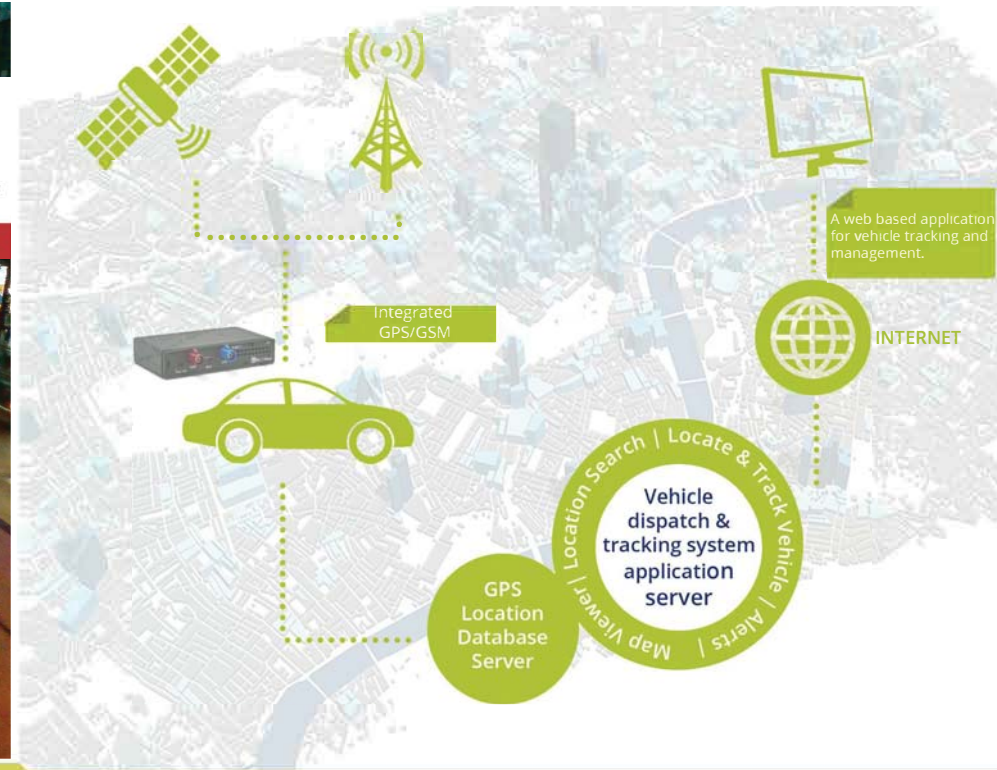

LBT TrackRT

Track all your vehicles in your finger tips
www.livebustracker.com

Partner in Tamil Nadu

Joe Kennedy Victor, M.Sc (UK)
Managing Director +91 99628 17971

LBT's TrackRT is a industry leading solution to track and control all types of vehicles remotely in real time. Time tested device, feature rich web and mobile interface will bring ease and peace of mind while managing your vehicles.

Application Areas

- •Logistics Vehicle
- •Commercial Vehicle
- •Fleet Management
- •Delivery Services
- •Taxi Vehicle
- •Emergency Fleet
- •Petroleum Fleet
- •Container Fleet
- •Courier Services

Software Features

- *Web access enables to track live & history from anywhere.
- *User access security confines information to authorized staff.
- *Detailed real-time reports - can be created according to requirements.
- *SMS, Email Alerts (AC on/off, Excessive stoppage, Route Deviation, Over speed alerts)
- *captures driver parameters like over speeding, harsh braking, harsh acceleration, idle time etc

Hardware Features

- *Compact but extremely resourceful in every market
- *Wide array of interfaces to perform in complex projects (fuel, engine status etc)
- *Optional live video transmission with real time location details
- *Fully tamper proof, inbuilt battery with optional MODBUS feature

Solution Benefits

- *Secured management of the Vehicles remotely
- *Helps to understand the utilization of vehicles & their productivity
- *A tool that helps to cross check while making payments to drivers based on the trips claimed, Hours on duty etc.
- *Brings substantial reduction in vehicle maintenance costs
- *Geo-Fence as a delivery proof
- *SMS based query helps to know vehicle location using a mobile phone and SMS alerts
- *Trip analysis and Expected Time of arrivals calculation
- *Updated national & international maps

Note: hardware will vary from different application